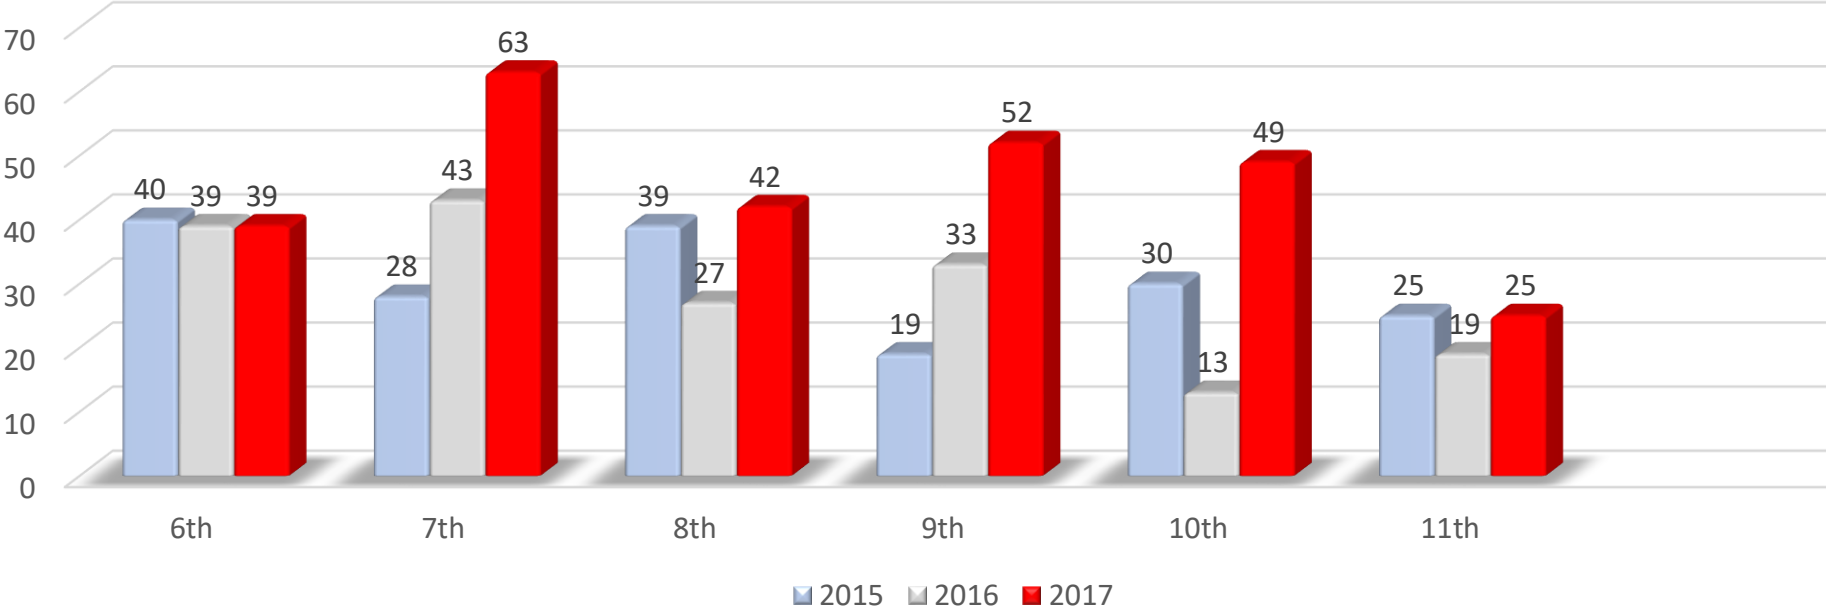

MALC 6-12 AzMERIT ELA Performance

MOHAVE ACCELERATED
PATRIOTS