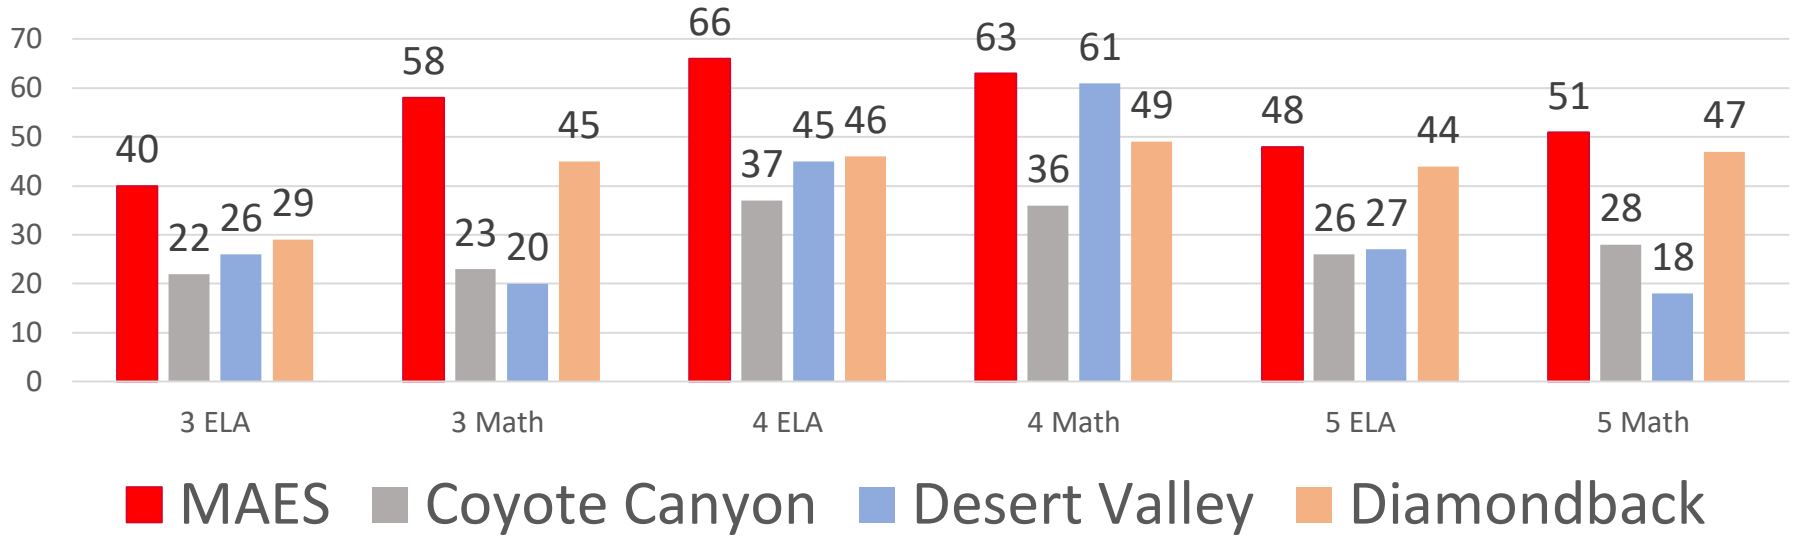

MAES AzMERIT Area Elem Schools % Proficient

MAES Compared to District Schools

MOHAVE ACCELERATED
PATRIOTS